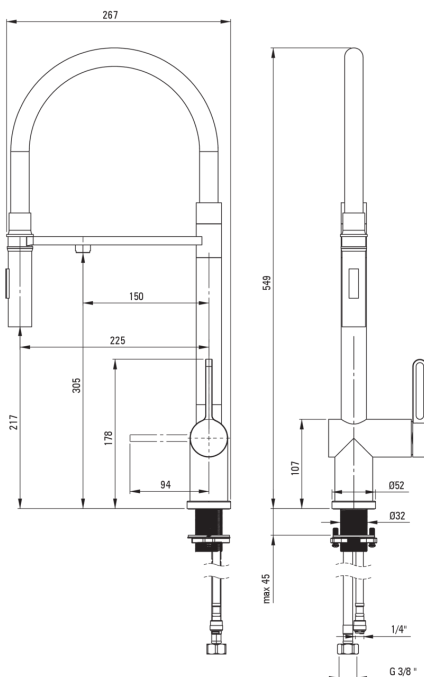

MAGNETIC

Kitchen tap, with water filter connection, with elastic spout

Product code: BRM_N75M

EAN: 5907650864219

Finish: nero

Warranty [years]: 7

Mixer

Finish

Material

Mixer type

nero

steel 304

for the water filter connection, single-handle, mixer

Flow class [l/min]

Acoustic group [dB]

Installation method

Z - 4-9 l/min

1 (x ≤ 20)

standing

Spout

Material

Spout type

silicone

elastic

Aerator

Aerator size

Aerator type

M18

honeycomb

Hand shower

Number of functions

2

Connecting hose

Length [mm]

Connection thread

Installation thread

600

M10

3/8"

Mixer cartridge

Ceramic cartridge size

35 mm

Features:

- The mixer is equipped with a stream aerator
- Tap with connection to a water filter
- Deante Design Studio Collection
- Z flow class (4-9 l/min) allowing for water consumption reduction
- 45 cm connection hoses included
- 2-function hand shower (rain and air stream)
- Cleaning agent for fixtures in all colors available
- Magnetic spout holder