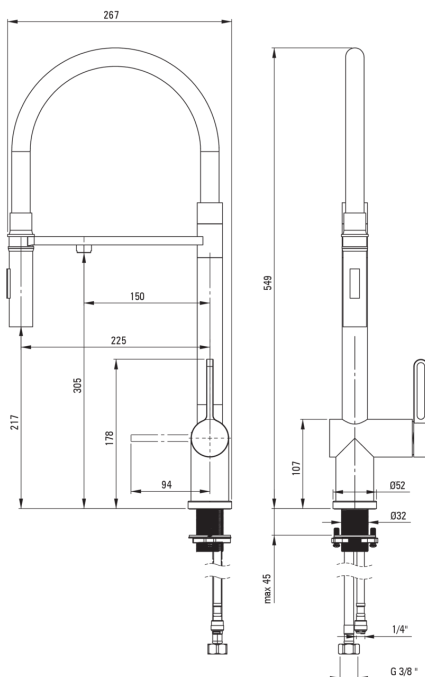

Connecting hose

Length [mm]

Connection thread

Installation thread

600

M10

3/8"

Mixer cartridge

Ceramic cartridge size

35 mm

Features:

- The mixer is equipped with a stream aerator
- Tap with connection to a water filter
- Deante Design Studio Collection
- Z flow class (4-9 l/min) allowing for water consumption reduction
- 45 cm connection hoses included
- 2-function hand shower (rain and air stream)
- Cleaning agent for fixtures in all colors available
- Magnetic spout holder

MAGNETIC

Kitchen tap, with water filter connection, with elastic spout

Product code: BRM_R75M

EAN: 5907650864226

Finish: brushed gold

Warranty [years]: 7

Mixer

Finish

Connection thread

Installation thread

600

M10

3/8"

Mixer cartridge

Ceramic cartridge size

35 mm