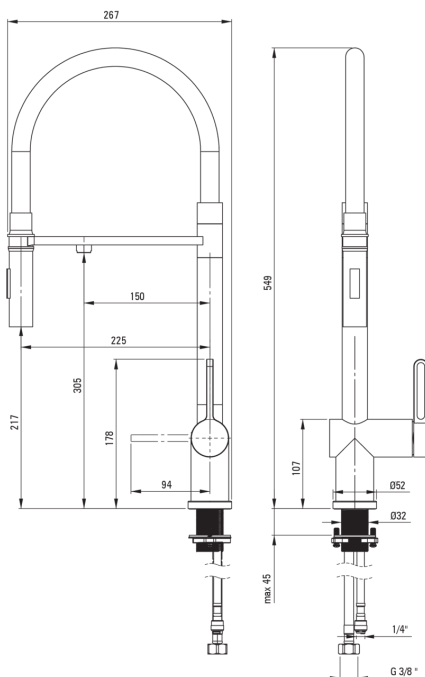

Features:

- Coating applied using the PVD method
- Dedicated cleaning agent, safe for cleaned surfaces
- The mixer is equipped with a stream aerator
- Tap with connection to a water filter
- Deante Design Studio Collection
- Z flow class (4-9 l/min) allowing for water consumption reduction
- 45 cm connection hoses included
- 2-function hand shower (rain and air stream)
- Innovative and easy to maintain brushed steel coating
- Magnetic spout holder