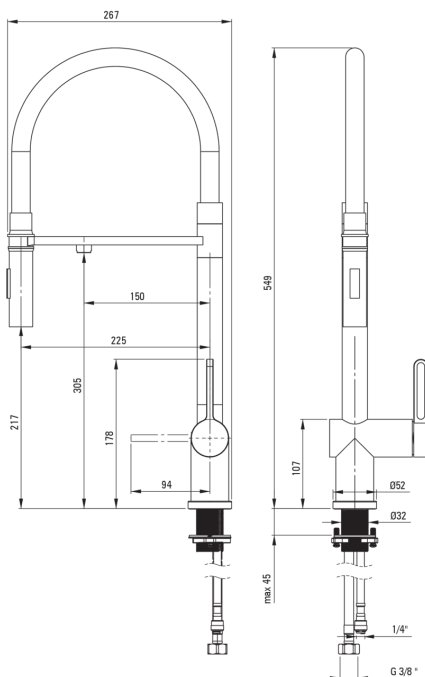

MAGNETIC

Kitchen tap, with water filter connection, with elastic spout

Product code: BRM_075M

EAN: 5907650864172

Finish: chrome

Warranty [years]: 7

Mixer

Finish	chrome
Material	steel 304
Mixer type	single-handle, mixer, for the water filter connection
Flow class [l/min]	Z - 4-9 l/min
Acoustic group [dB]	I (x ≤ 20)
Installation method	standing

Spout

Material	silicone
Spout type	elastic

Aerator

Aerator type	honeycomb
--------------	-----------

Hand shower

Number of functions	2
---------------------	---

Connecting hose

Length [mm]	600
Connection thread	M10
Installation thread	3/8"

Mixer cartridge

Ceramic cartridge size	35 mm
------------------------	-------

Features:

- Dedicated cleaning agent, safe for cleaned surfaces
- The mixer is equipped with a stream aerator
- Tap with connection to a water filter
- Deante Design Studio Collection
- Z flow class (4-9 l/min) allowing for water consumption reduction
- 45 cm connection hoses included
- 2-function hand shower (rain and air stream)
- Magnetic spout holder

Aerator

Aerator type	honeycomb
--------------	-----------

Connecting hose

Length [mm]	600
Connection thread	M10
Installation thread	3/8"

Mixer cartridge

Ceramic cartridge size	35 mm
------------------------	-------