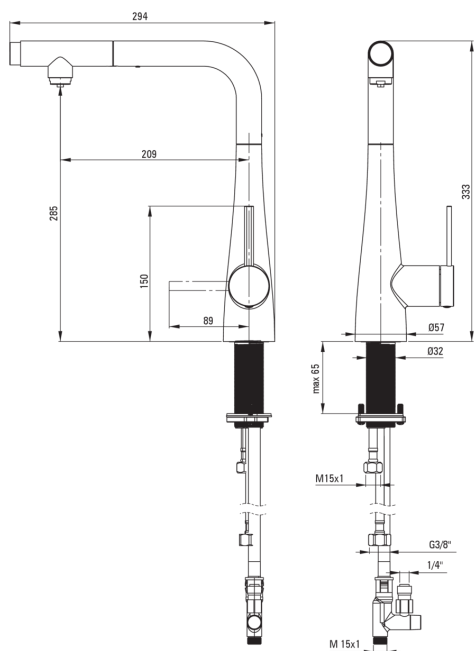

Spout

Material steel 304
 Spout type pull-out

Aerator

Aerator size M24
 Aerator type honeycomb

Connecting hose

Length [mm] 600
 Installation thread 3/8"

Mixer cartridge

Ceramic cartridge size 35 mm

Features:

- The mixer is equipped with a stream aerator
- The tap can be mounted even very close to the wall
- Deante Design Studio Collection
- Z flow class (4-9 l/min) allowing for water consumption reduction
- 45 cm connection hoses included
- The mixer with functional pull-out spout
- The mounting sleeve facilitates the installation of the mixer
- Only the best materials, the quality of which has been confirmed by laboratory tests
- Cleaning agent for fixtures in all colors available
- Pull-out spout for filtered water

ERIDAN
Kitchen tap, with water filter
connection, with pull-out spout

Product code: BRE_D75M
EAN: 5907650864059
Finish: titanium
Warranty [years]: 7

Hose	
Length [mm]	1500
Mixer	
Finish	titanium
Material	steel 304
Mixer type	single-handle, mixer, for the water filter connection
Flow class [l/min]	Z - 4-9 l/min
Acoustic group [dB]	I (x ≤ 20)
Installation method	standing
Total mixer height [mm]	333
Spout	
Material	steel 304
Spout type	pull-out
Aerator	
Aerator size	M24
Aerator type	honeycomb
Connecting hose	
Length [mm]	600
Installation thread	3/8"
Mixer cartridge	
Ceramic cartridge size	35 mm