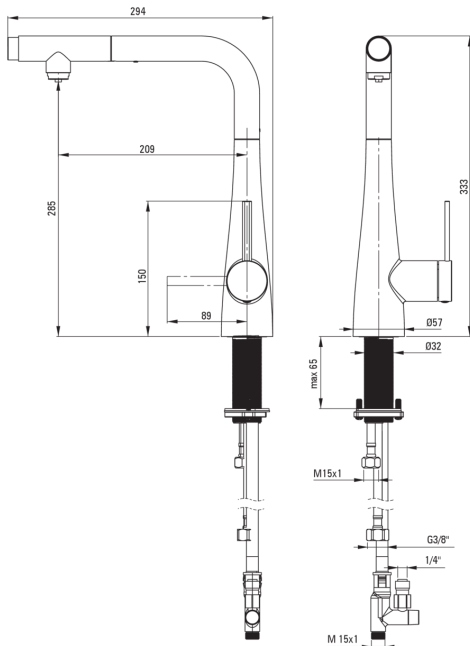

ERIDAN

Kitchen tap, with water filter connection, with pull-out spout

deante

Product code: BRE_F75M

EAN: 5907650864066

Finish: brushed steel

Warranty [years]: 7

Hose

Length [mm] 1500

Mixer

Finish steel
Material steel 304
Mixer type single-handle, mixer
Flow class [l/min] Z - 4-9 l/min
Acoustic group [dB] I (x ≤ 20)
Installation method standing
Total mixer height [mm] 333

Spout

Material steel 304
Spout type pull-out

Aerator

Aerator size M24
Aerator type honeycomb

Connecting hose

Length [mm] 600
Installation thread 3/8"

Mixer cartridge

Ceramic cartridge size 35 mm

Features:

- Coating applied using the PVD method
- The mixer is equipped with a stream aerator
- The tap can be mounted even very close to the wall
- Deante Design Studio Collection
- Z flow class (4-9 l/min) allowing for water consumption reduction
- 45 cm connection hoses included
- The mixer with functional pull-out spout
- The mounting sleeve facilitates the installation of the mixer
- Innovative and easy to maintain brushed steel coating
- Only the best materials, the quality of which has been confirmed by laboratory tests
- Pull-out spout for filtered water