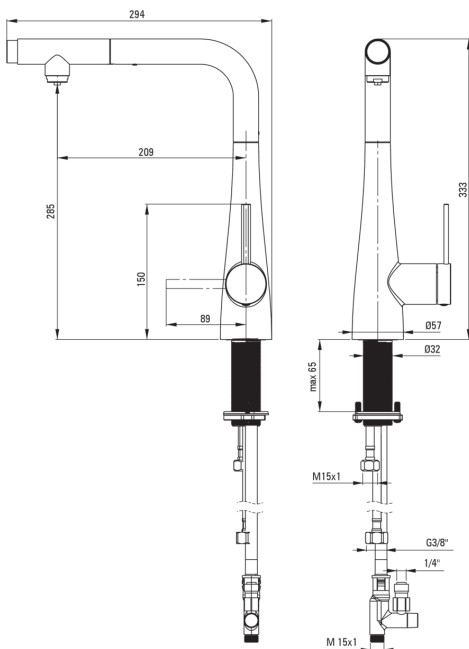

Spout

Material steel 304
 Spout type pull-out

Aerator

Aerator size M24
 Aerator type honeycomb

Connecting hose

Length [mm] 600
 Installation thread 3/8"

Mixer cartridge

Ceramic cartridge size 35 mm

ERIDAN
Kitchen tap, with water filter
connection, with pull-out spout

Product code: BRE_D75M
EAN: 5907650864059
Finish: titanium
Warranty [years]: 7

Hose	
Length [mm]	1500
Mixer	
Finish	titanium
Material	steel 304
Mixer type	single-handle, mixer, for the water filter connection
Flow class [l/min]	Z - 4-9 l/min
Acoustic group [dB]	I (x ≤ 20)
Installation method	standing
Total mixer height [mm]	333
Spout	
Material	steel 304
Spout type	pull-out
Aerator	
Aerator size	M24
Aerator type	honeycomb
Connecting hose	
Length [mm]	600
Installation thread	3/8"
Mixer cartridge	
Ceramic cartridge size	35 mm

Features:

- The mixer is equipped with a stream aerator
- The tap can be mounted even very close to the wall
- Deante Design Studio Collection
- Z flow class (4-9 l/min) allowing for water consumption reduction
- 45 cm connection hoses included
- Innovative, durable and easy to clean Titanium coating
- The mixer with functional pull-out spout
- The mounting sleeve facilitates the installation of the mixer
- Only the best materials, the quality of which has been confirmed by laboratory tests
- Pull-out spout for filtered water